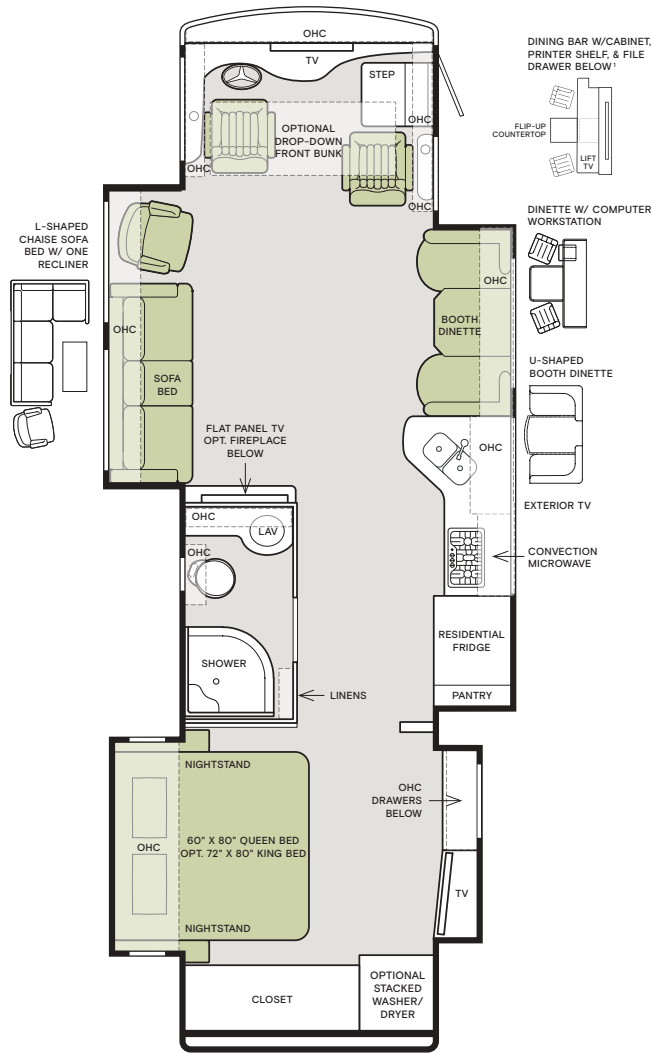

Clockwise from top: Driver side living area; Bedroom TV and optional stacked washer/dryer; Optional fireplace; Shower; Freightliner steering wheel. All interiors shown are 33 AA with Natural Alder cabinets, Dark Brew décor.

Floor Plans

The design of every Allegro RED floor plan must meet four essential criteria: Maximum space, Optimal organization, Relaxation plus, and Elegant atmosphere. Tiffin's MORE Plans offer your family the most comfortable layout for life on the road.

For a complete and up-to-date list of available options and specifications, visit tiffinmotorhomes.com.

33 AA

37 BA

¹ Deletes the Overhead Cabinet in the Dining Area and the Mid-section TV

37 PA

38 KA

¹ Deletes the Overhead Cabinet in the Dining Area and the Mid-section TV