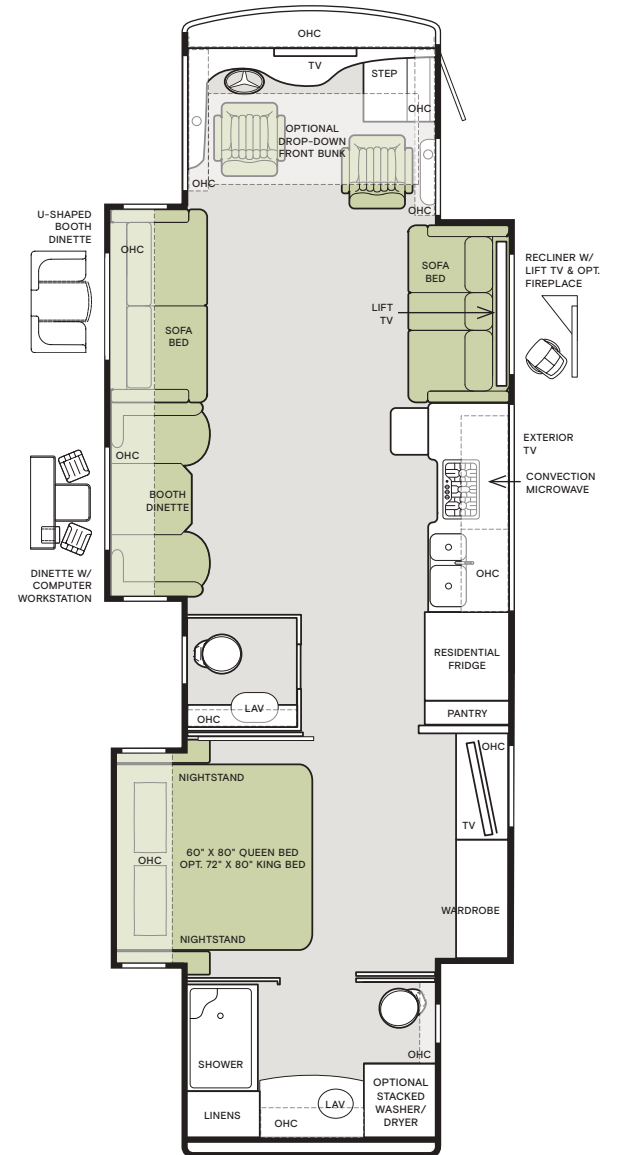

Clockwise from top: Driver side living area; Bedroom TV and optional stacked washer/dryer; Optional fireplace; Shower; Freightliner steering wheel. All interiors shown are 33 AA with Natural Alder cabinets, Dark Brew décor.

If optional furniture combinations are selected, window locations may vary from diagram shown.

All options may not be available in every model. Because of progressive improvements and specifications, standard and optional equipment are subject to change without notice or obligation.

For a complete and up-to-date list of available options and specifications, visit tiffinmotorhomes.com.

33 AA

37 BA

¹ Deletes the Overhead Cabinet in the Dining Area and the Mid-section TV

37 PA

38 KA

¹ Deletes the Overhead Cabinet in the Dining Area and the Mid-section TV