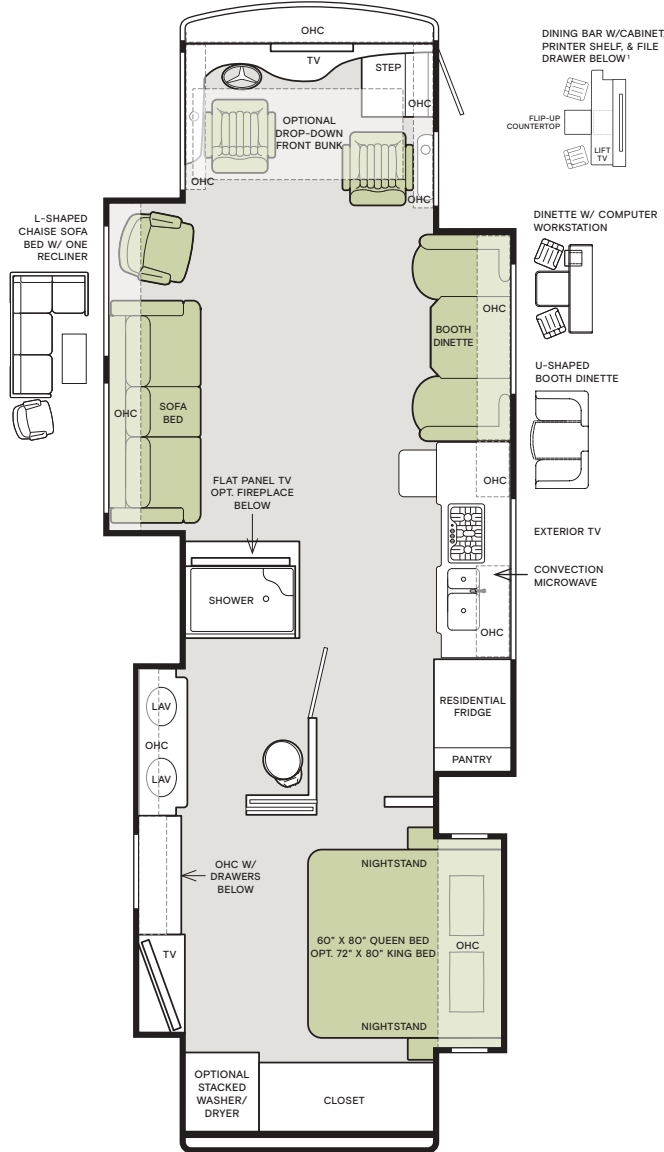

Clockwise from top: Driver side living area; Bedroom TV and optional stacked washer/dryer; Optional fireplace; Shower; Freightliner steering wheel. All interiors shown are 33 AA with Natural Alder cabinets, Dark Brew décor.

For a complete and up-to-date list of available options and specifications, visit tiffinmotorhomes.com.

33 AA

37 BA

¹ Deletes the Overhead Cabinet in the Dining Area and the Mid-section TV

37 PA

38 KA

¹ Deletes the Overhead Cabinet in the Dining Area and the Mid-section TV