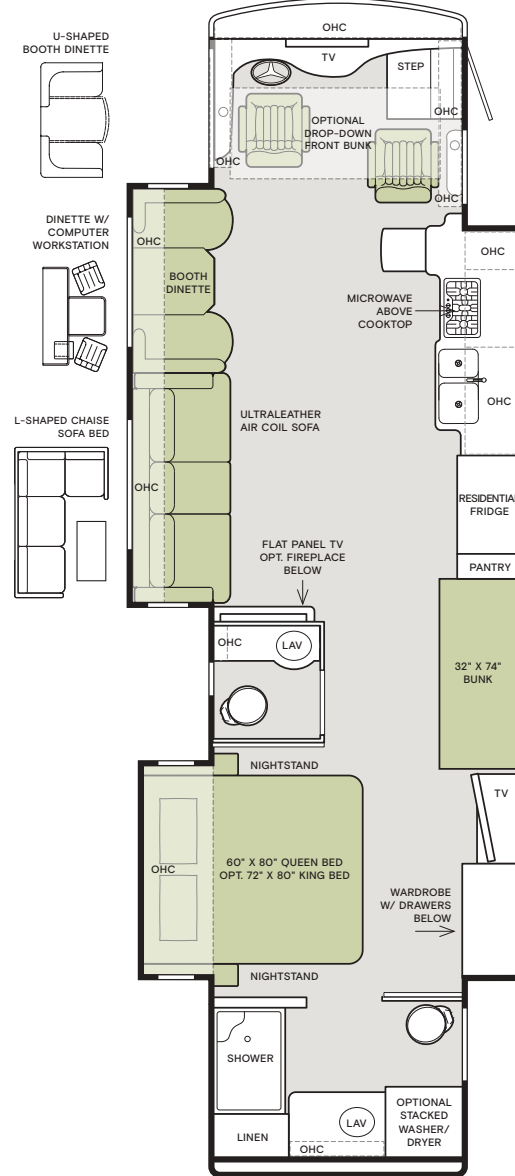

Clockwise from top: Driver side living area; Bedroom TV and optional stacked washer/dryer; Optional fireplace; Shower; Freightliner steering wheel. All interiors shown are 33 AA with Natural Alder cabinets, Dark Brew décor.

For a complete and up-to-date list of available options and specifications, visit tiffinmotorhomes.com.

33 AA

37 BA

¹ Deletes the Overhead Cabinet in the Dining Area and the Mid-section TV

37 PA

38 KA

¹ Deletes the Overhead Cabinet in the Dining Area and the Mid-section TV